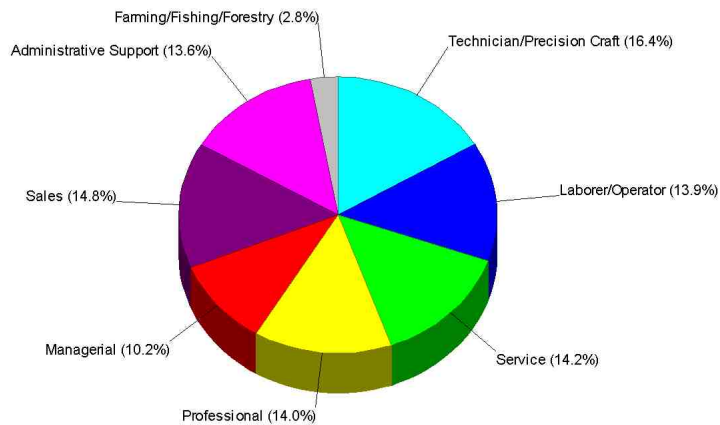

Employment For Area of Mount Vernon

Average Travel Time To Work = 17.3 Minutes