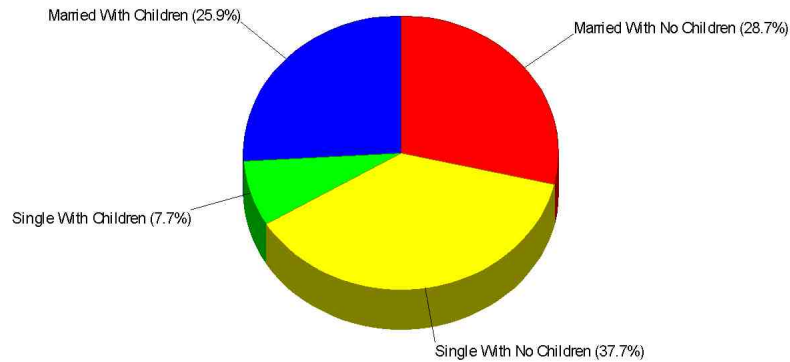

e-mail: jodi@jodibrown.com

Web: www.jodibrown.com

Age Breakdown For Area of Mount Vernon

Average Age = 35.8 Years

Household Characteristics For Area of Mount Vernon

54.6% Married
33.6% With Children

Jodi Brown, CSP, E-PRO