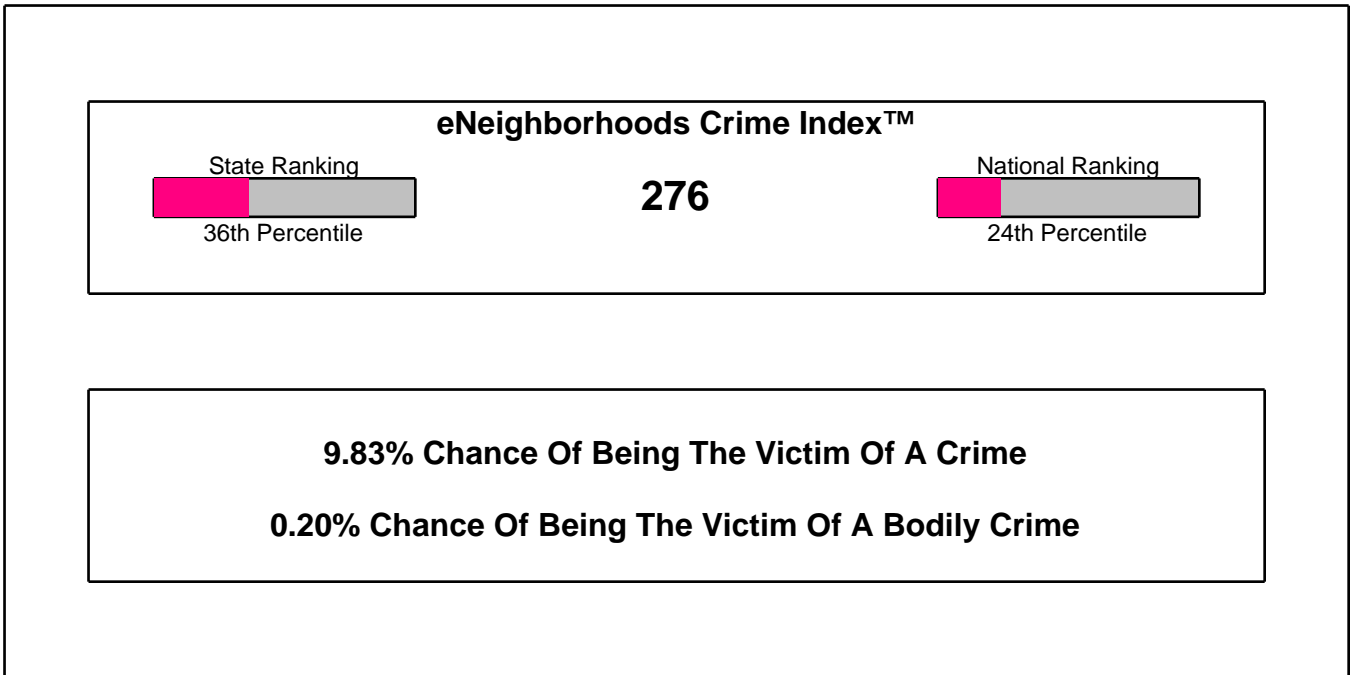

Six-Month Trend = 19.5% Increase

Crime Incidents For City of Mount Vernon

Crime Index For City of Mount Vernon

Temperature

Measured at MOUNT VERNON, WA (elevation = 14ft.)

Average Precipitation

Measured at MOUNT VERNON, WA (elevation = 14ft.)