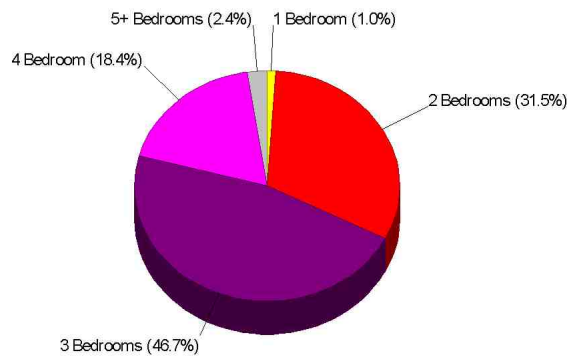

515 WARREN ST, MOUNT VERNON, WA 98273

Sale Price: \$196,000

Sale Date: 08/10/01

Distance: 0.2 miles

Housing Characteristics For Neighborhood Within City of Mount Vernon

Average Age of Housing 53 years

Type of Dwelling

Home Ownership For Neighborhood Within City of Mount Vernon

Owner Occupied Households = 47.1%

Median Housing Value = \$106,000

Median Number of Bedrooms = 3

Home Size Breakdown

Rental

For Neighborhood Within City of Mount Vernon