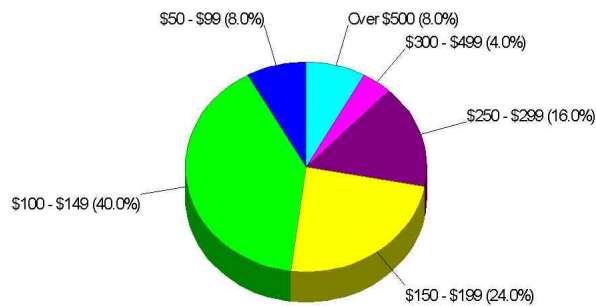

**Dollars In Thousands
Homes Sold In Past Year**