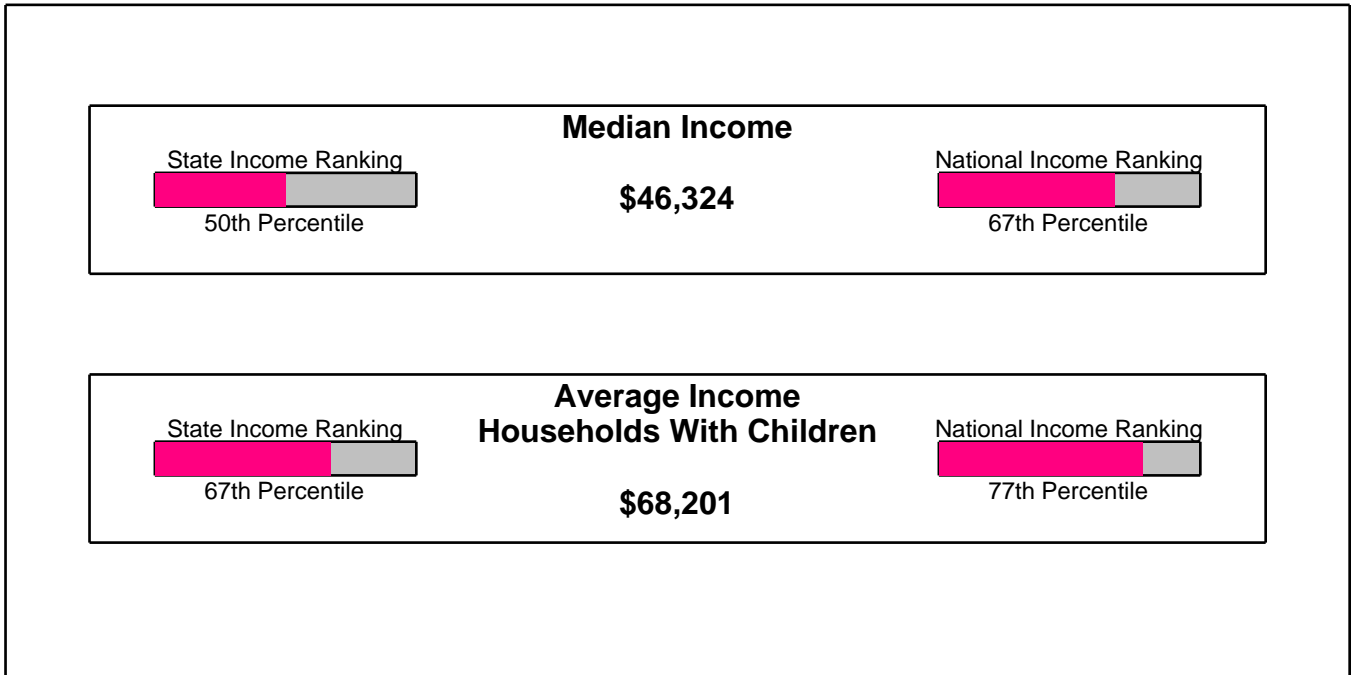

Jodi Brown, CSP, E-PRO

Mobile: 360-770-4454

e-mail: jodi@jodibrown.com

Web: www.jodibrown.com

Income

For Area of Mount Vernon