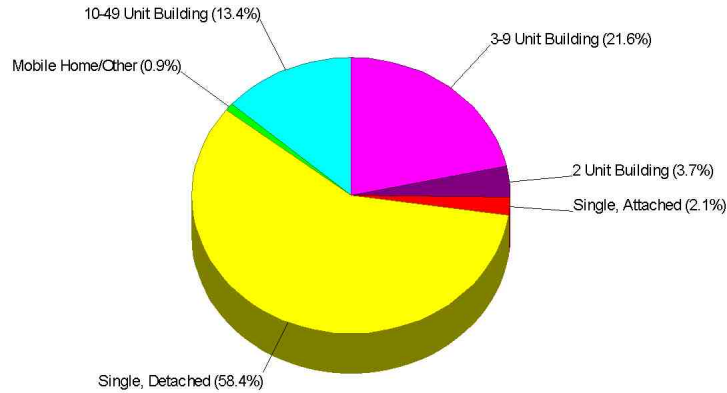

515 WARREN ST, MOUNT VERNON, WA 98273

Sale Price: \$196,000

Sale Date: 08/10/01

Distance: 0.2 miles

Housing Characteristics For Neighborhood Within City of Mount Vernon

Average Age of Housing 53 years

Type of Dwelling

Home Ownership For Neighborhood Within City of Mount Vernon

Owner Occupied Households = 47.1%

Median Housing Value = \$106,000

Median Number of Bedrooms = 3

Home Size Breakdown

Rental

For Neighborhood Within City of Mount Vernon