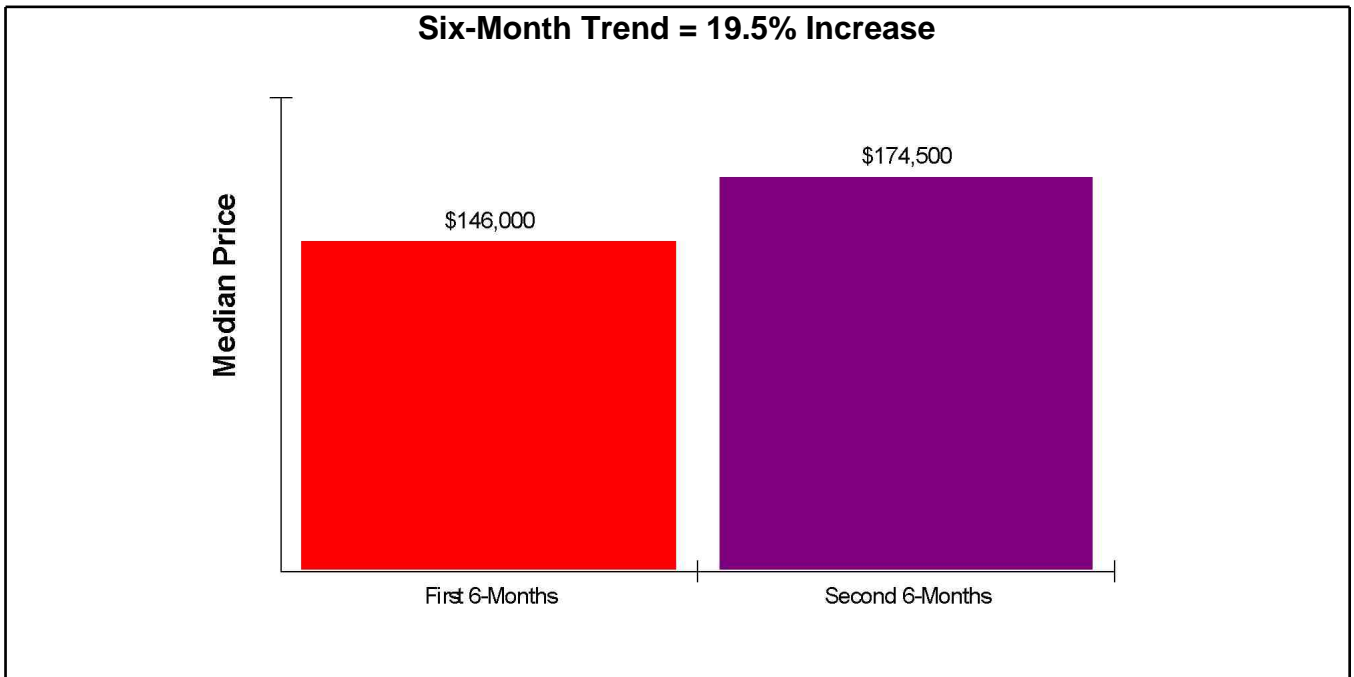

Jodi Brown, CSP, E-PRO

Mobile: 360-770-4454

e-mail: jodi@jodibrown.com

Web: www.jodibrown.com

Home Sales Pricing Trend For 25 Closest To Snap-Shot Point

Six-Month Trend = 19.5% Increase