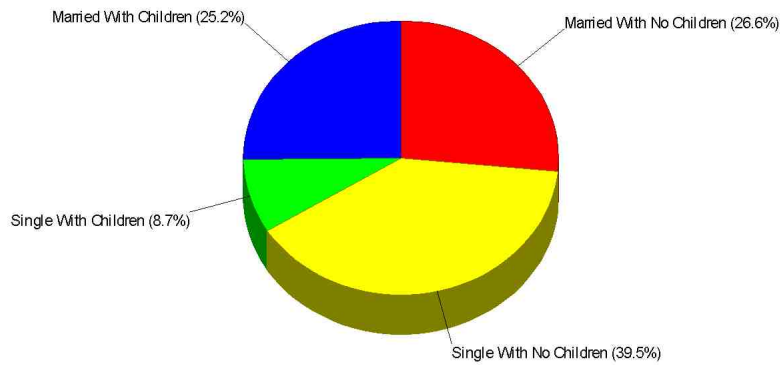

e-mail: jodi@jodibrown.com

Web: www.jodibrown.com

Age Breakdown For City of Mount Vernon

Average Age = 31.1 Years

Household Characteristics For City of Mount Vernon

51.7% Married
33.9% With Children

Adult Education Level For City of Mount Vernon