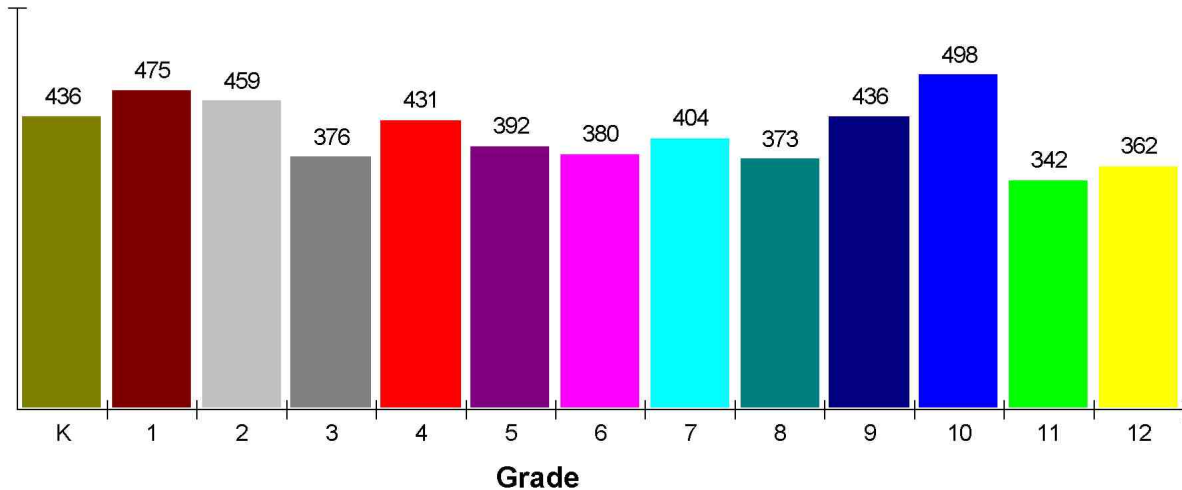

Jodi Brown, CSP, E-PRO

Mobile: 360-770-4454

e-mail: jodi@jodibrown.com

Web: www.jodibrown.com

General Facts FOR MOUNT VERNON

MOUNT VERNON
124 E LAWRENCE ST
MOUNT VERNON, WA 98273
360-428-6110

Type:	Independent Local District
Grade Range:	K - 12th
Schools:	10
Teacher:	256
Students:	5,364
Student/Teacher Ratio:	21.0 To 1
Student/Librarian Ratio:	670.5 To 1
Secondary Student/Guidance Counselor Ratio:	154.5 To 1

Student Enrollment By Grade FOR MOUNT VERNON

Total Enrollment = 5,364

National Enrollment Ranking: 1,702 of 15,679 (89th Percentile)

State Enrollment Ranking: 49 of 296 (83rd Percentile)