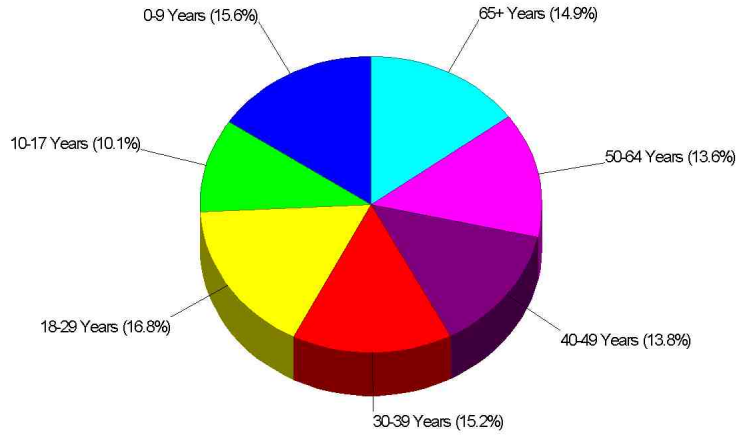

e-mail: jodi@jodibrown.com

Web: www.jodibrown.com

Age Breakdown For City of Mount Vernon

Average Age = 31.1 Years

Household Characteristics For City of Mount Vernon

51.7% Married
33.9% With Children

Adult Education Level For City of Mount Vernon