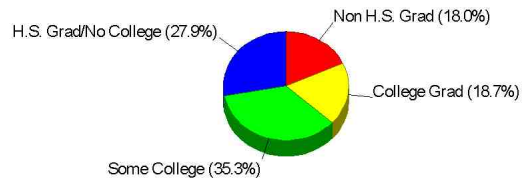

Parent Education Level