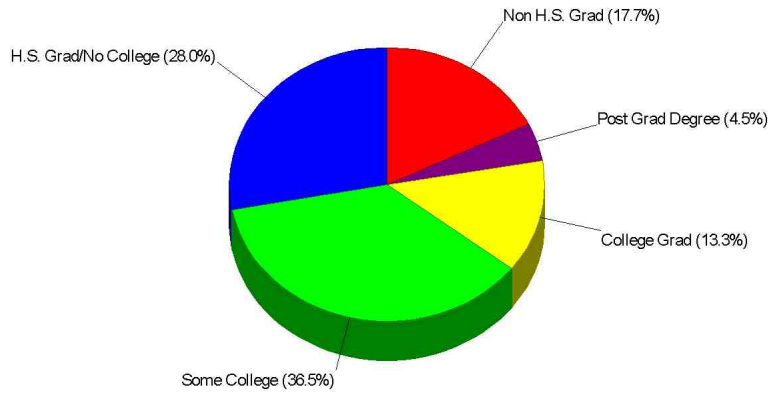

Jodi Brown, CSP, E-PRO

Mobile: 360-770-4454

e-mail: jodi@jodibrown.com

Web: www.jodibrown.com

Adult Education Level For Area of Mount Vernon

82.3% High School Graduates
17.8% College Graduates