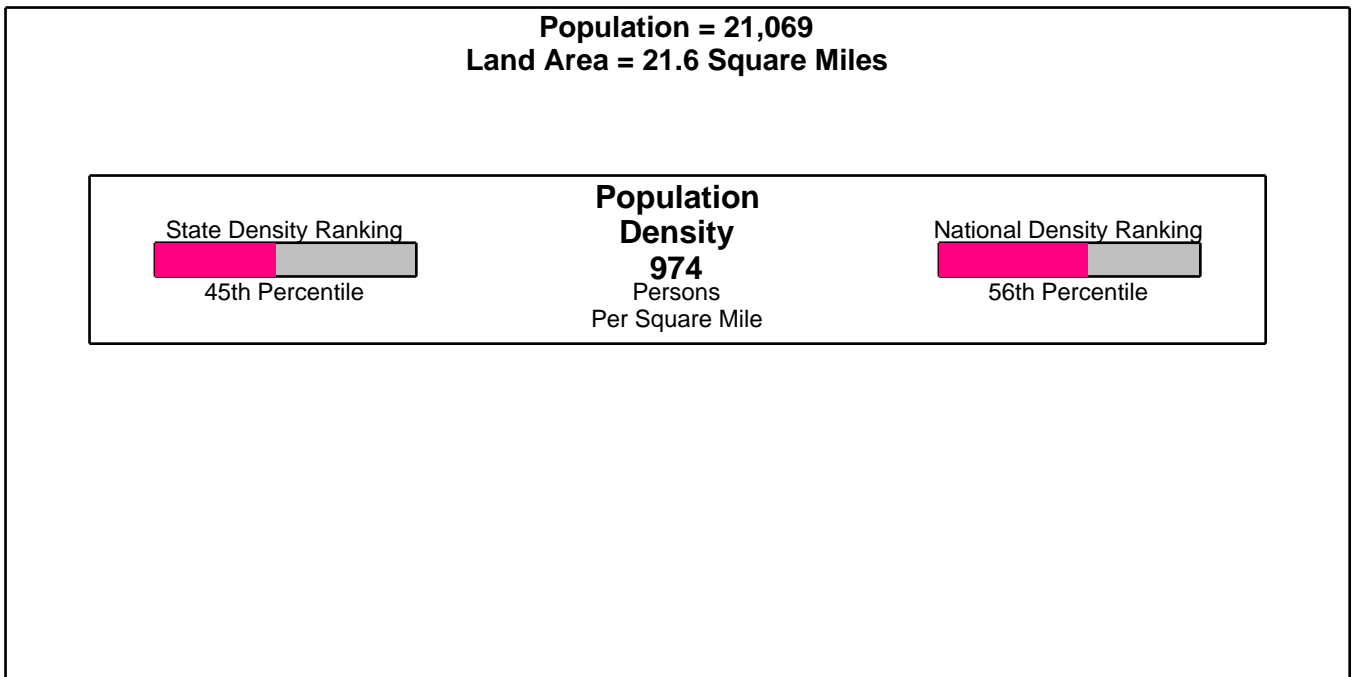

Web: www.jodibrown.com

Income

For Area of Mount Vernon

Population

For Area of Mount Vernon

Population = 21,069
Land Area = 21.6 Square Miles

Jodi Brown, CSP, E-PRO

Mobile: 360-770-4454

e-mail: jodi@jodibrown.com

Web: www.jodibrown.com

Age Breakdown For Area of Mount Vernon

Average Age = 35.8 Years

Household Characteristics For Area of Mount Vernon

54.6% Married
33.6% With Children

Jodi Brown, CSP, E-PRO