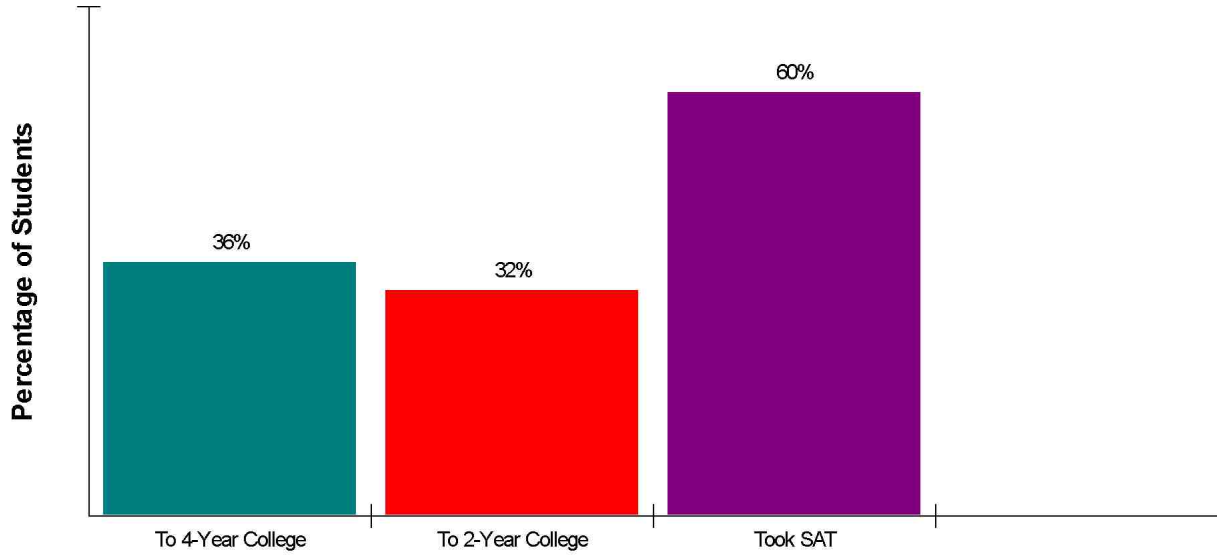

High School Statistics FOR MOUNT VERNON

Average SAT Scores: 1070 (Math 542 Verbal 528)