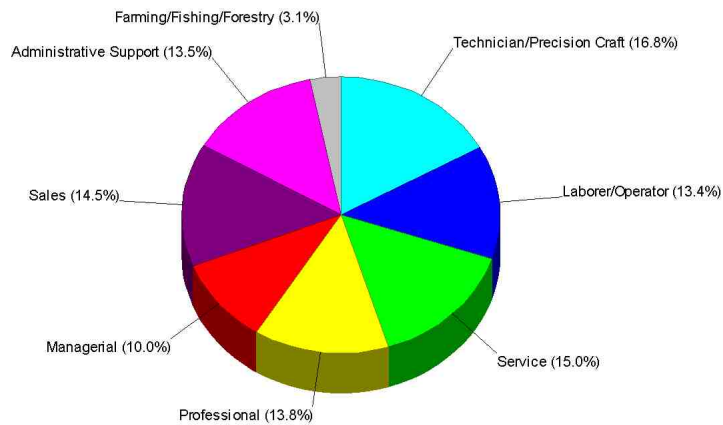

Employment For City of Mount Vernon

Average Travel Time To Work = 17.2 Minutes