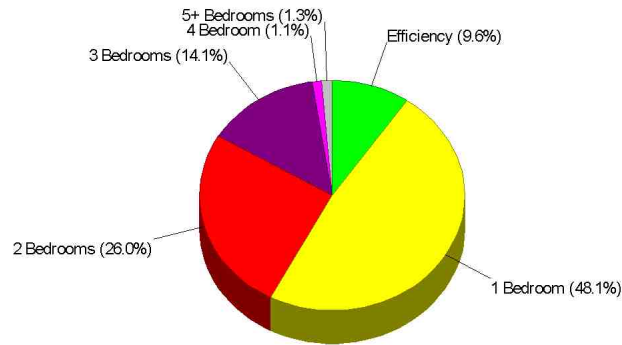

Rental

For Neighborhood Within City of Mount Vernon

Renter Occupied Households = 52.9%

Median Monthly Rent = $444

Median Number of Bedrooms = 1

Home Size Breakdown

Home Sales Pricing Pattern

For 25 Closest To Snap-Shot Point

Median Price = $150,000

Average Price = $208,640

Median Condo Price = $138,000