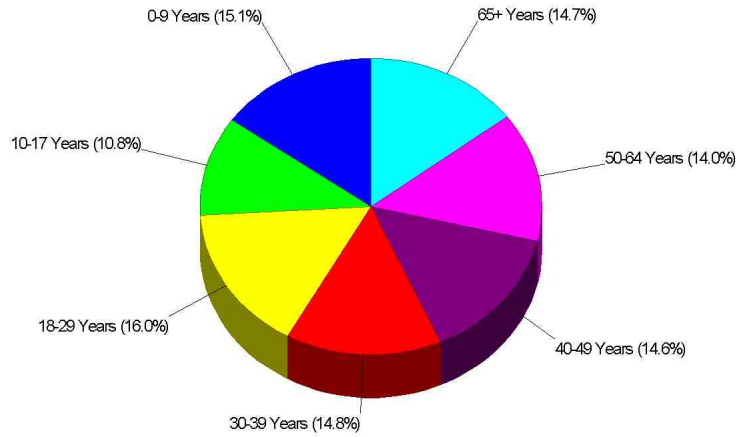

Web: www.jodibrown.com

Income

For Area of Mount Vernon

Population

For Area of Mount Vernon

Population = 21,069
Land Area = 21.6 Square Miles

Jodi Brown, CSP, E-PRO

Mobile: 360-770-4454

e-mail: jodi@jodibrown.com

Web: www.jodibrown.com

Age Breakdown For Area of Mount Vernon

Average Age = 35.8 Years

Household Characteristics For Area of Mount Vernon

54.6% Married
33.6% With Children

Jodi Brown, CSP, E-PRO