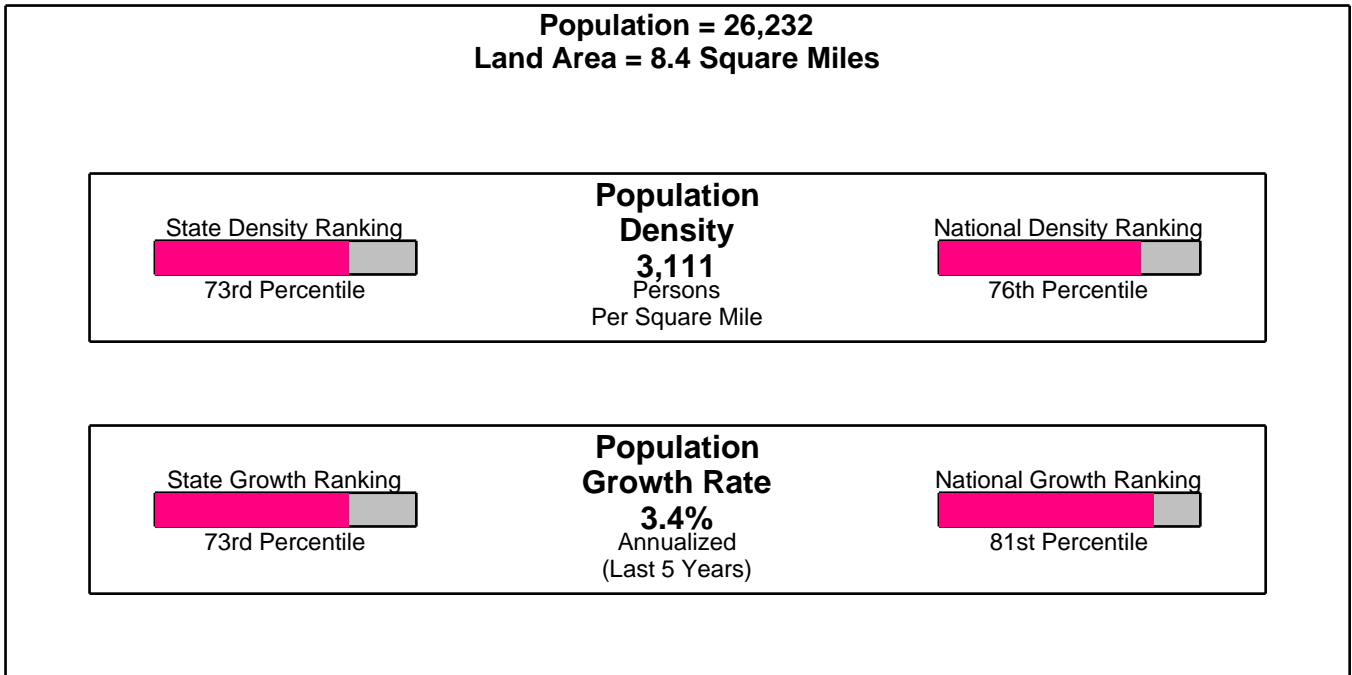

Population For City of Mount Vernon