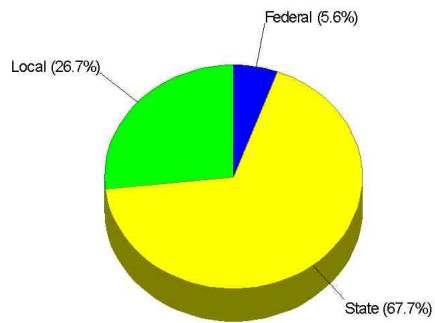

Average SAT Scores: 1070 (Math 542 Verbal 528)

Financial Facts FOR MOUNT VERNON

Expenditures Per Student \$5,083

On
Instruction
(57%)

Other
(43%)

State Spending Ranking

National Spending Ranking

Source of Funding