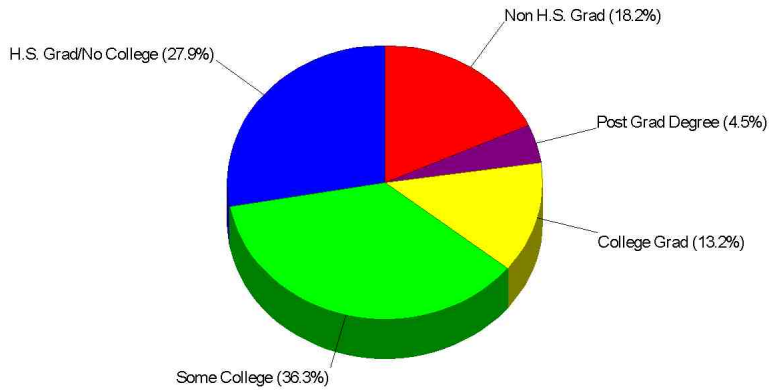

Adult Education Level For City of Mount Vernon

81.8% High School Graduates
17.7% College Graduates