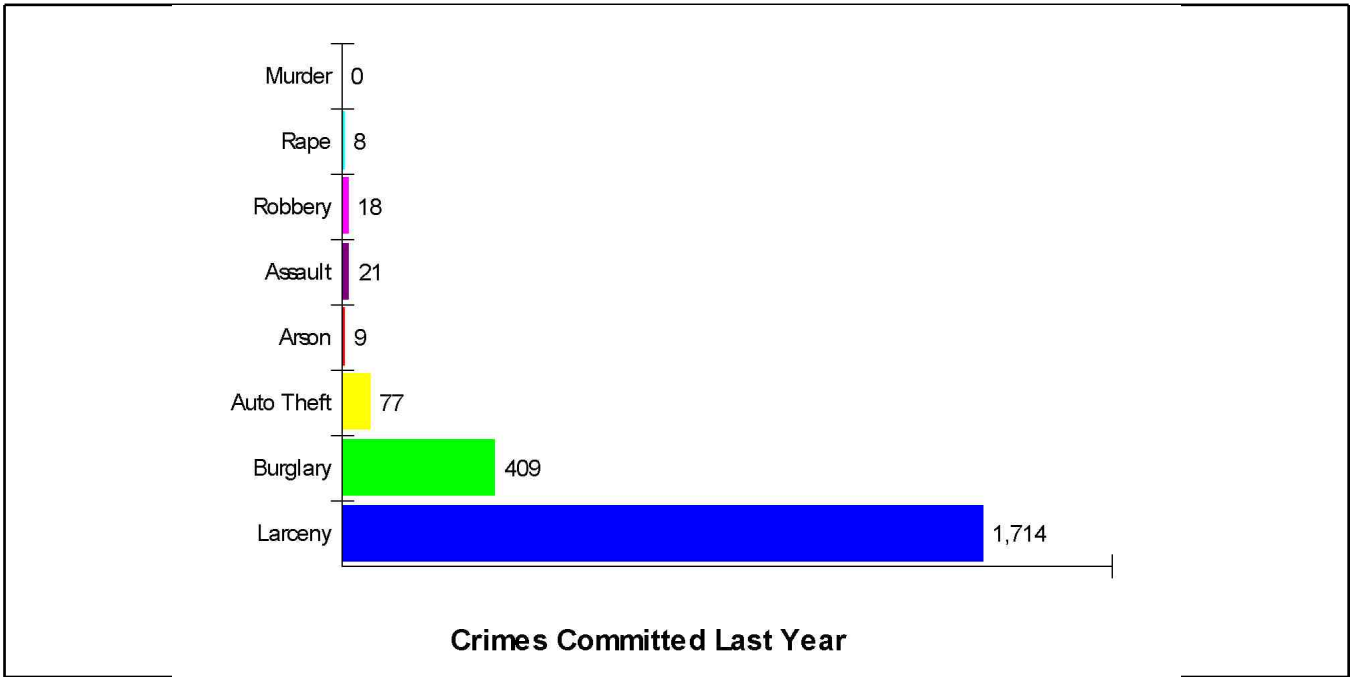

Six-Month Trend = 19.5% Increase

Crime Incidents For City of Mount Vernon

Crime Index For City of Mount Vernon

Temperature

Measured at MOUNT VERNON, WA (elevation = 14ft.)

Average Precipitation

Measured at MOUNT VERNON, WA (elevation = 14ft.)