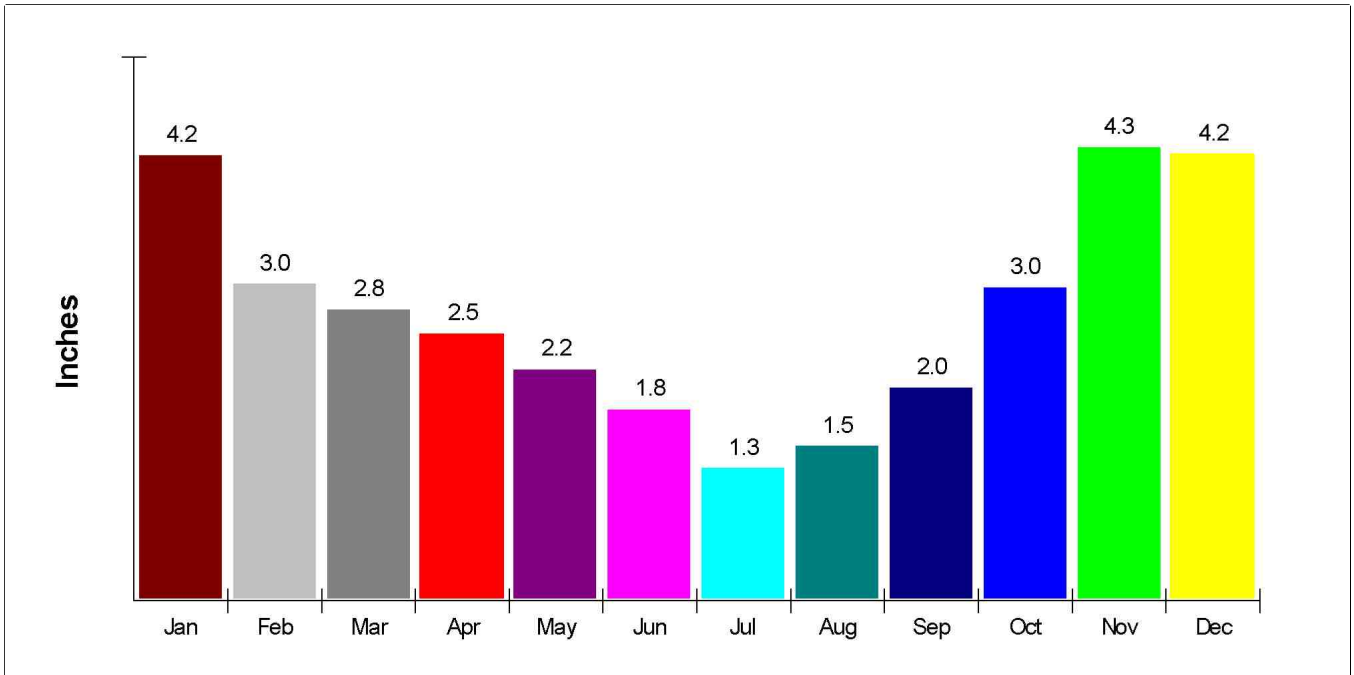

Six-Month Trend = 19.5% Increase

Crime Incidents For City of Mount Vernon

Crime Index For City of Mount Vernon

Temperature

Measured at MOUNT VERNON, WA (elevation = 14ft.)

Average Precipitation

Measured at MOUNT VERNON, WA (elevation = 14ft.)