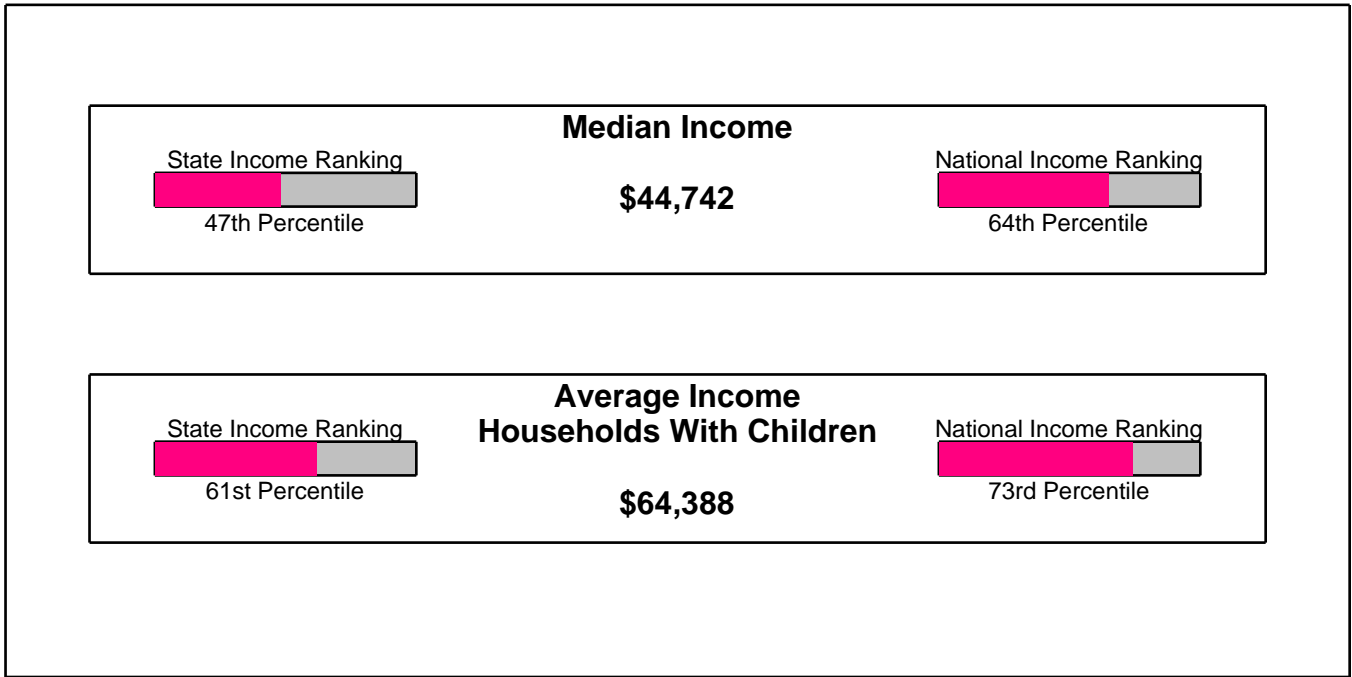

Jodi Brown, CSP, E-PRO

Mobile: 360-770-4454

e-mail: jodi@jodibrown.com

Web: www.jodibrown.com

Income For City of Mount Vernon