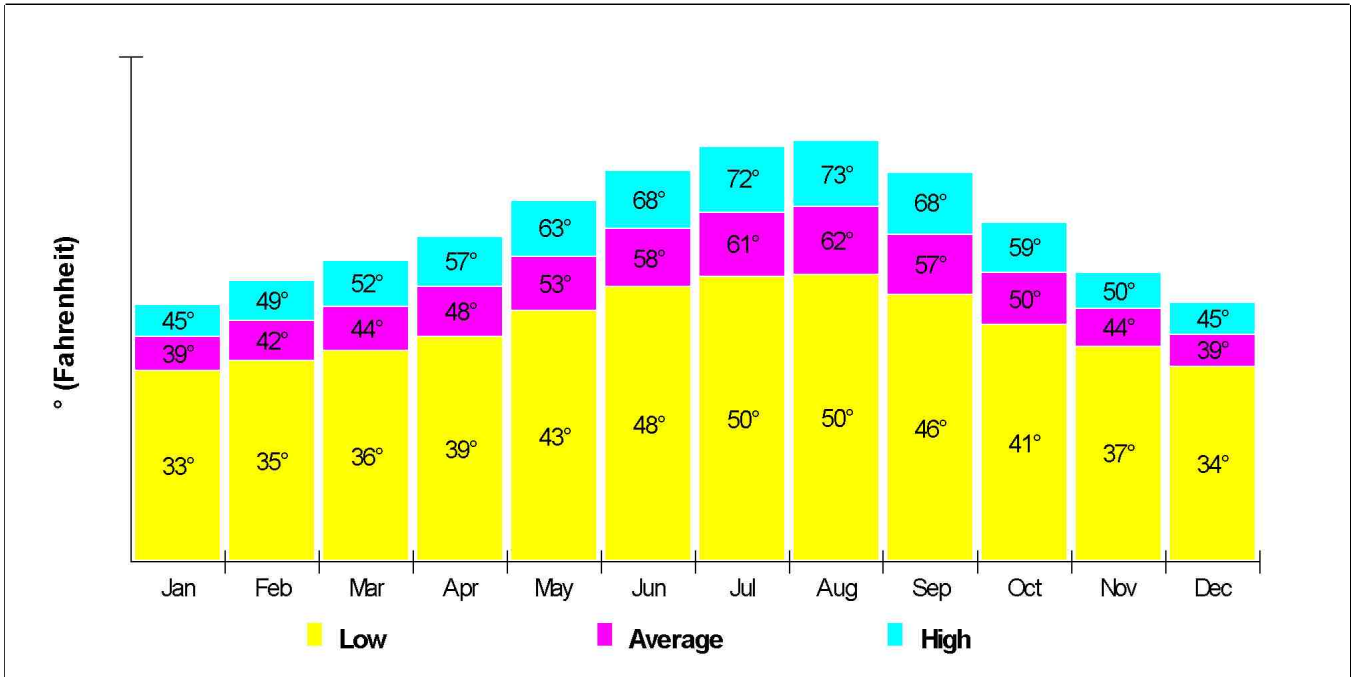

Six-Month Trend = 19.5% Increase

Crime Incidents For City of Mount Vernon

Crime Index For City of Mount Vernon

Temperature

Measured at MOUNT VERNON, WA (elevation = 14ft.)

Average Precipitation

Measured at MOUNT VERNON, WA (elevation = 14ft.)